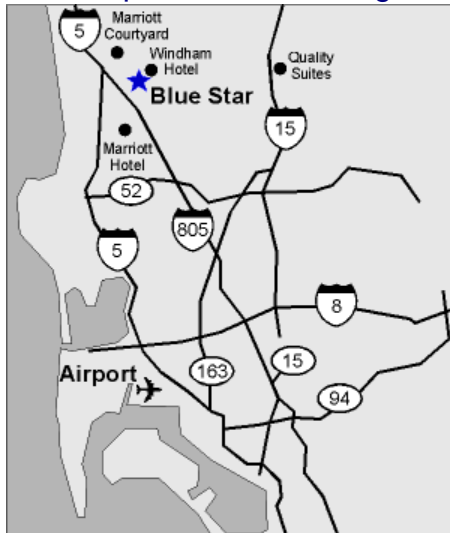

SAN DIEGO, CA

ADDRESS:

Blue Star Learning
5703 Oberlin Drive
Suite 102
San Diego, CA 92121
Phone: 858-622-1201

DRIVING DIRECTIONS:

From the San Diego International Airport:

- Depart from San Diego International Airport

- Keep left toward N Harbor Dr.
- Keep straight onto N Harbor Dr.
- Turn left onto W Grape St.
- Take ramp right and follow signs for I-5 / San Diego Fwy South
- At exit 16, take ramp right for SR-163 / Cabrillo Fwy North toward Escondido
- Take ramp right for I-805 / Inland Fwy North / Jacob Dekema Fwy toward Los Angeles
- Take ramp right and follow signs for Mira Mesa Blvd / Vista Sorrento Pkwy
- Turn right onto Mira Mesa Blvd.
- Turn right onto Scranton Rd.
- Turn left onto Oberlin Dr.

- Arrive at 5703 Oberlin Dr. (The last intersection is Youngstown Way If you reach Mira Mesa Blvd., you've gone too far)

Map